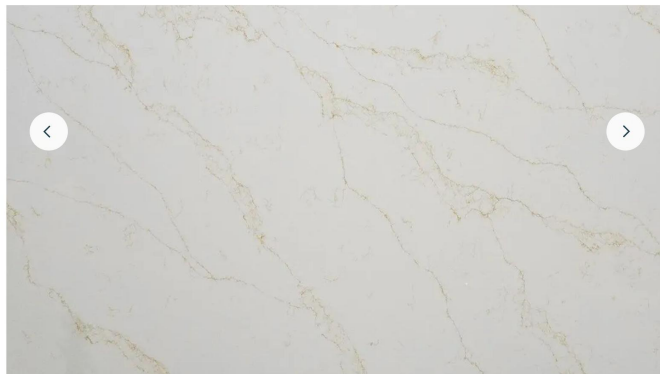

[SHOP WORKTOPS](#)

[INSPIRATION](#)

[WHY MAYFAIR?](#)

[GET IN TOUCH](#)

[INSTANT QUOTE](#)

£649.53

£584.58 per sq/m

Gold Statuario Quartz is a stunning addition to our premium quartz countertop range, blending the timeless beauty of Statuario marble with a modern twist. Featuring refined grey veins laced with subtle golden threads, this surface offers an elegant yet contemporary style.

Engineered for both strength and aesthetics, Statuario gold quartz worktops are non-porous, making them resistant to stains, scratches, and heat. This combination of timeless elegance and durability makes it an excellent choice for kitchen countertops, islands, bathroom vanities, and splashbacks. Each slab delivers a unique look, ensuring your home reflects true individuality.

[GET AN INSTANT QUOTE](#)