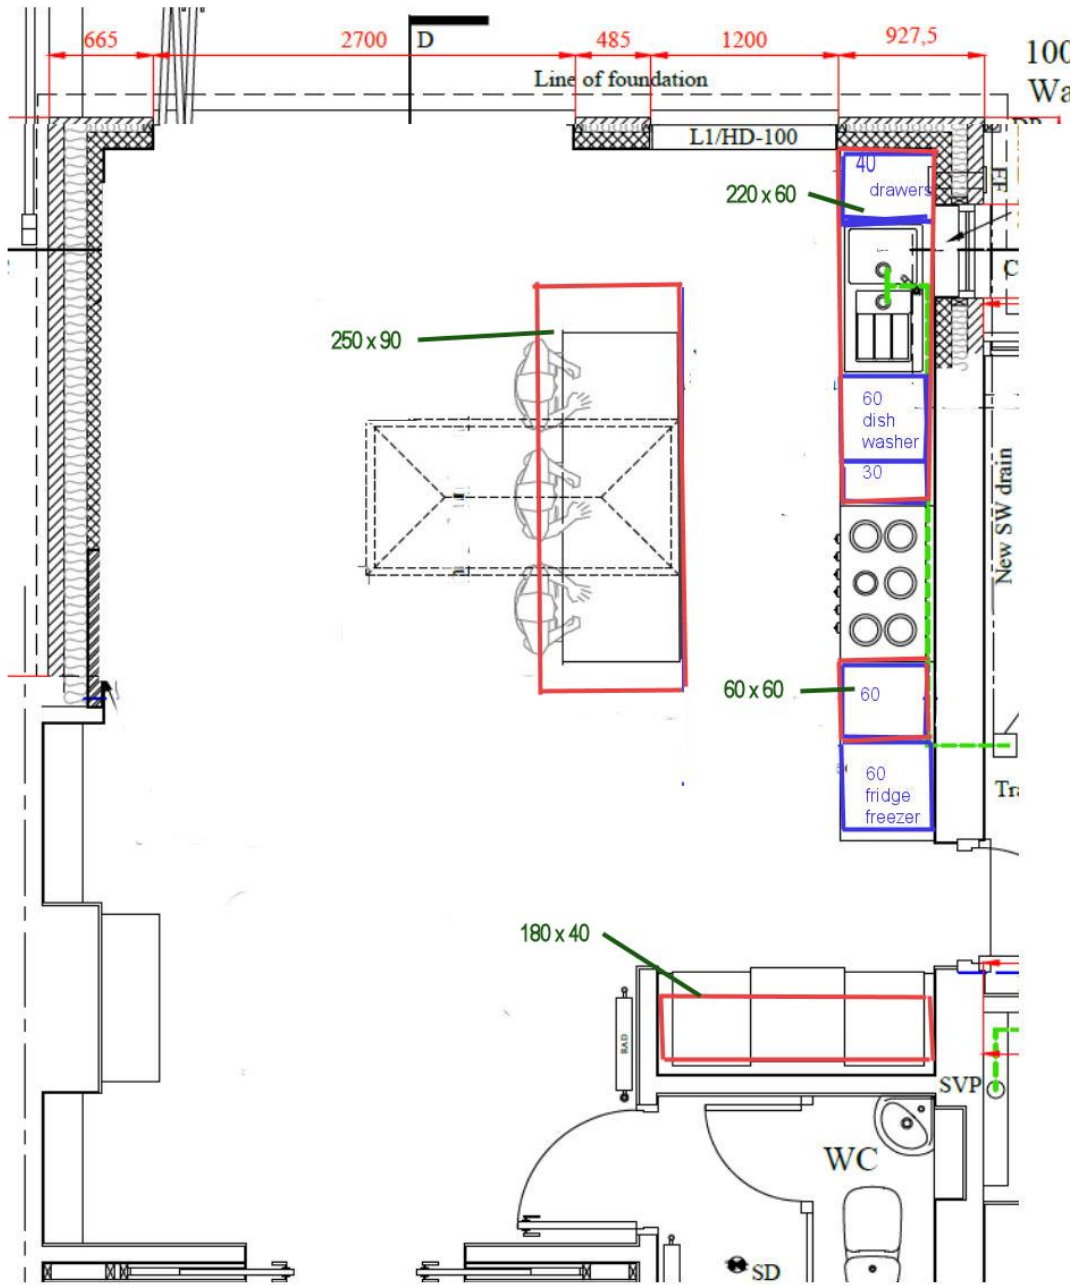

WORKTOPS DIMENSIONS

If slab is 1900 width x 3000 length all Parts can be cut out of same slab

Roughly 6 meters squared

Verdi amazonite artemistone

Jardin Emerald

<https://www.cosentino.com/en-ca/colours/silestone/jardin-emerald/>