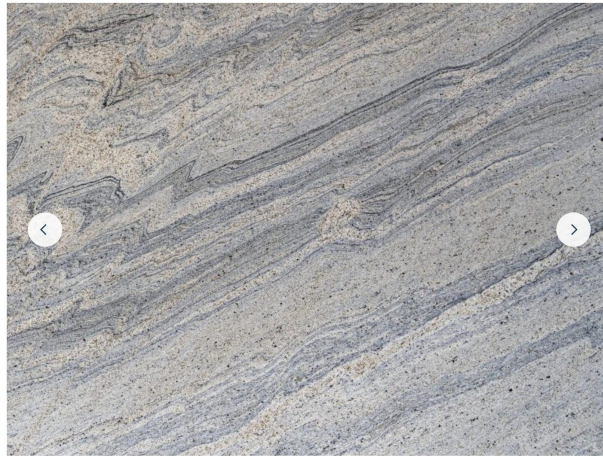

VENETIAN DRIFT QUARTZ

IN STOCK

Quartz

THICKNESS: 20MM | 30MM

£544.44

£490.00 per sq/m

Venetian Drift Quartz is a stunning addition to our exclusive quartz worktops collection. With its blend of warm beige shades, striking black veining, and subtle glass shimmer, this premium surface brings elegance and sophistication into any kitchen or bathroom.

Crafted from high quality quartz, this worktop combines natural stone beauty with modern durability. Its neutral tones pair perfectly with classic white cabinetry, rich wooden finishes, or contemporary darker colours. Venetian Drift Quartz is designed for those who want a versatile and timeless surface without compromising on performance from the first contact.

As a non porous material, Venetian Drift Quartz does not require sealing, waxing, or complex upkeep. It is stain-resistant, scratch resistant, and highly durable, making it an excellent hard wearing choice for busy homes that need both practicality and style while we manufacture it to the highest standards.

IVORY WAVE GRANITE

IN STOCK

Granite

THICKNESS: 30MM

£447.24

£402.52 per sq/m

The Ivory Wave Granite Worktop is a striking natural stone surface that showcases dramatic waves and ripples in soft ivory, cream, and grey tones. Quarried from premium sources, this granite is polished to perfection, creating a surface that reflects light and enhances the elegance of any kitchen or bathroom, including stylish backsplashes.

GET AN INSTANT QUOTE

<https://www.smgsurfaces.co.uk/sample/smgtres114/>

Shop / SMGTRES114

SMGTRES114

Product Color: Green

Material: Terrazzo

Brand: OTHER

Visit Our Showroom

Request Material Samples