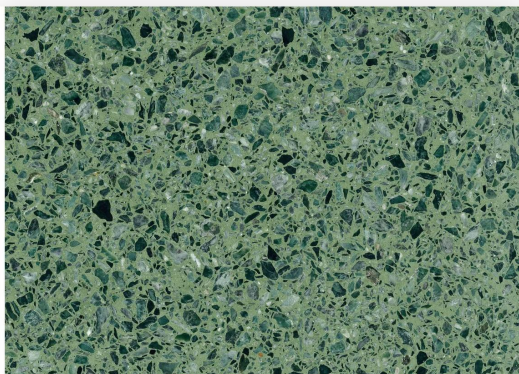

<https://www.smgsurfaces.co.uk/sample/smgtres114/>

Shop / SMGTRES114