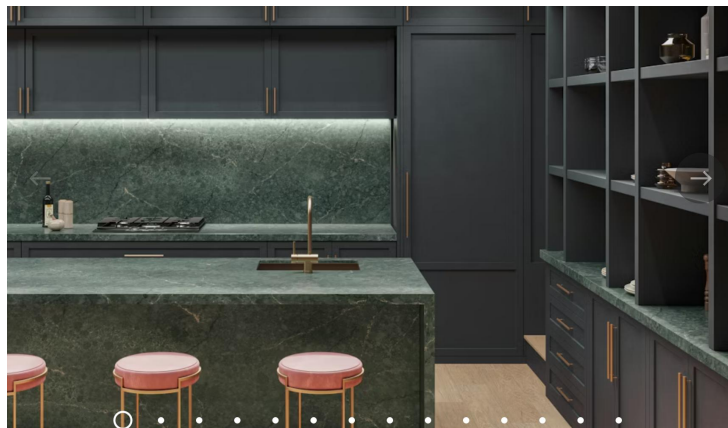

Jardin Emerald

SILESTONE - LE CHIC

DESCRIPTION:

Thanks to a sophisticated pattern of green veins with metallic cream colour notes, Jardin Emerald reinvents the natural beauty of the most exclusive green marbles, creating a versatile finish with great graphic depth.

[Request a quote](#)

[Can we help you?](#)

REQUEST SAMPLES

Finishes Polished
5.9X3.9X0.5 in

- 1 +

[Order sample](#)

[SHOP WORKTOPS](#)

[INSPIRATION](#)

[WHY MAYFAIR?](#)

[GET IN TOUCH](#)

[INSTANT QUOTE](#)

Granite

THICKNESS: 30MM

£447.24

£402.52 per sq/m

The Ivory Fantasy Granite worktop is a premium natural stone sourced from India. Its pale cream base, highlighted with subtle beige, pinkish tones, and black specks, creates a warm and timeless design perfect for both modern and traditional kitchens.

Unlike the cooler tones of Kashmir White, Ivory Fantasy granite adds warmth, making it ideal for kitchens with wood cabinetry, matt painted finishes, or limited natural light.

This granite is not just beautiful it is highly durable. It is resistant to scratches, staining, and etching, and does not require a sealer as frequently as softer stones. Thanks to its low maintenance and consistent colour across slabs, Ivory Fantasy remains a top choice for busy family kitchens.