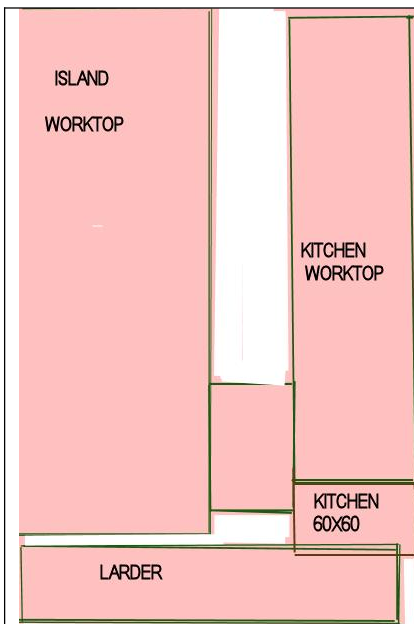

WORKTOPS DIMENSIONS

If slab is 1900 width x 3000 length all Parts can be cut out of same slab

Roughly 6 meters squared

Verdi amazonite artemistone

Jardin Emerald

<https://www.cosentino.com/en-ca/colours/silestone/jardin-emerald/>

[Request a quote](#)

[Can we help you?](#)

REQUEST SAMPLES

Finishes Polished
5.9X3.9X0.5 in

- 1 +

[Order sample](#)

[SHOP WORKTOPS](#)

[INSPIRATION](#)